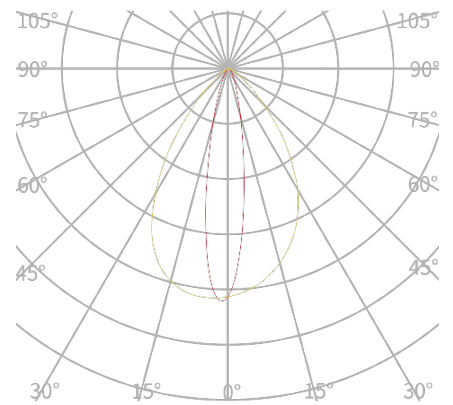

OPTICS

LED	12pcs/24pcs/48pcs
Output(10 ° ,1FT/ 2FT/4FT)	700lm/1600lm/3700lm(FW,CRI 80),800lm/1800lm/3400lm(TW),500lm/1100lm/2300lm(Qual)
Full White LED (FW)	2700K, 3000K, 3500K, 4000K, 4500K ,5000K, 5700K, 6500K
Tuneable White LED (TW)	3000K-6500K
Multi Color (Quad / Single)	RGBW
CRI(FW version)	90,80,70
LED life span	50,000hrs
Beam angle	10 ° , 15 ° , 25 ° , 30 ° , 60 ° , 15 ° x60 ° ,etc.
Dimming	linear 0-100%
Optional optical accessory	louvre

Cable Junction Box

Plug

Leader cable

OPTICS (Unit : cd/klm)

FLOOD:30 °

WIDE:60 °

light shaping diffuser:15 ° × 60 °

PRODUCT DIMENSION