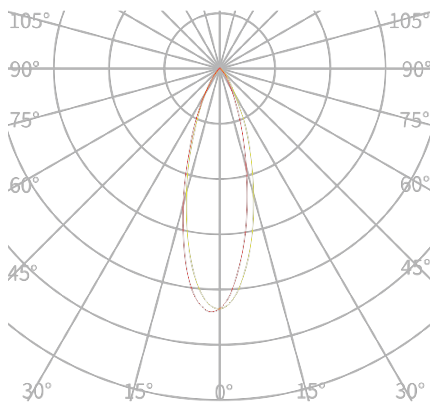

OPTICS

LED	12pcs/24pcs/48pcs
Output(10 ° ,1FT/ 2FT/4FT)	700lm/1600lm/3700lm(FW,CRI 80),800lm/1800lm/3400lm(TW),500lm/1100lm/2300lm(Qual)
Full White LED (FW)	2700K, 3000K, 3500K, 4000K, 4500K ,5000K, 5700K, 6500K
Tuneable White LED (TW)	3000K-6500K
Multi Color (Quad / Single)	RGBW
CRI(FW version)	90,80,70
LED life span	50,000hrs
Beam angle	10 ° , 15 ° , 25 ° , 30 ° , 60 ° , 15 ° x60 ° ,etc.
Dimming	linear 0-100%
Optional optical accessory	louvre

Cable Junction Box

Plug

Leader cable

OPTICS (Unit : cd/klm)

FLOOD:30 °

WIDE:60 °

light shaping diffuser:15 ° × 60 °

PRODUCT DIMENSION