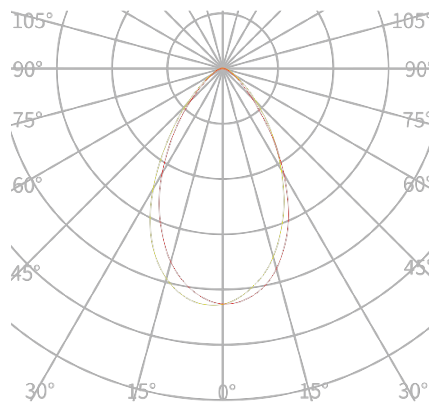

OPTICS

LED	12pcs/24pcs/48pcs
Output(10 ° ,1FT/ 2FT/4FT)	700lm/1600lm/3700lm(FW,CRI 80),800lm/1800lm/3400lm(TW),500lm/1100lm/2300lm(Qual)
Full White LED (FW)	2700K, 3000K, 3500K, 4000K, 4500K ,5000K, 5700K, 6500K
Tuneable White LED (TW)	3000K-6500K
Multi Color (Quad / Single)	RGBW
CRI(FW version)	90,80,70
LED life span	50,000hrs
Beam angle	10 ° , 15 ° , 25 ° , 30 ° , 60 ° , 15 ° x60 ° ,etc.
Dimming	linear 0-100%
Optional optical accessory	louvre

Cable Junction Box

Plug

Leader cable

OPTICS (Unit : cd/klm)

FLOOD:30 °

WIDE:60 °

light shaping diffuser:15 ° × 60 °

PRODUCT DIMENSION