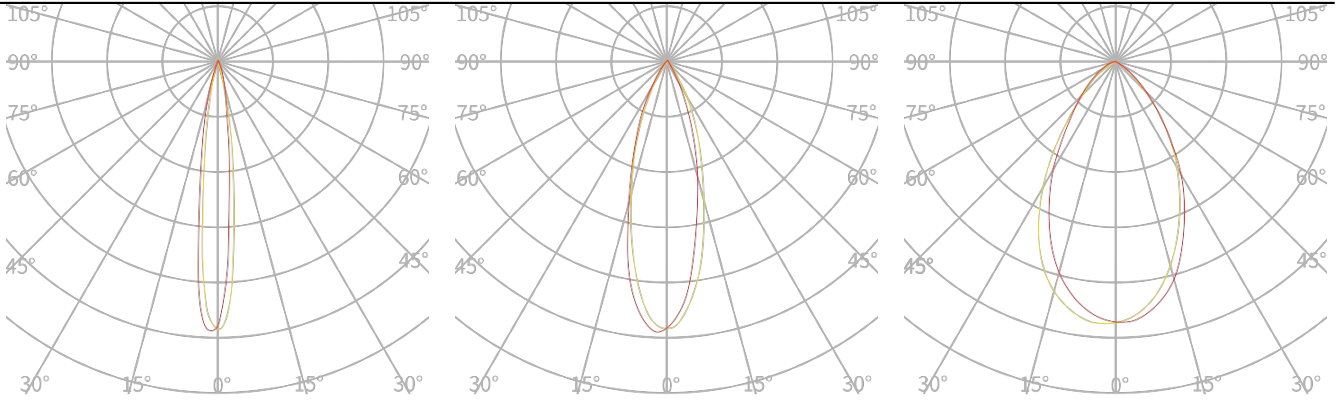

### OPTICS

LED	19pcs
Output(10 ° )	6191 lm (Quad) , 10736 lm (FW) , 9093 lm (TW)
Full White LED (FW)	2700K,3000K,3500K,4000K,4500K,5000K,5700K,6500K
Tuneable White LED (TW)	3000K-6500K
Multi Color (Quad)	RGBW
CRI(FW version)	80
LED life span	50,000hrs
Beam angle	10 ° , 15 ° , 20 ° , 25 ° , 30 ° , 40 ° , 60 ° , 10x40 ° , 40x10 ° , 60x30 ° , 30x60 ° , 60X10 ° , 10x60 ° ,etc.
Dimming	linear 0-100%
Optional optical accessory	visor(5.05.01.99.0401), snoot(5.05.01.99.0402), snoot wide(5.05.01.99.0403), honeycomb louvre(5.03.01.01.2143-A-N0)

OPTICS ( Unit : cd/klm )

Narrow:12 °

Flood:30 °

wide:60 °

light shaping diffuser:20 ° × 65 °

PRODUCT DIMENSION