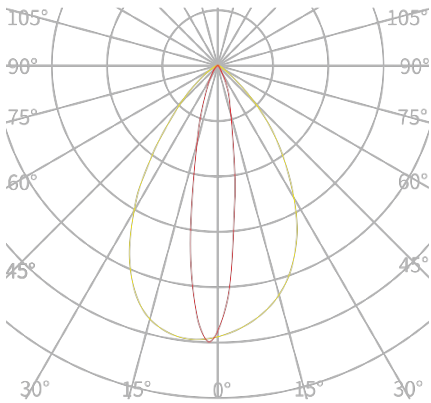

OPTICS ( Unit : cd/klm )

Narrow:12 °

Flood:30 °

wide:60 °

light shaping diffuser:20 ° × 65 °

PRODUCT DIMENSION