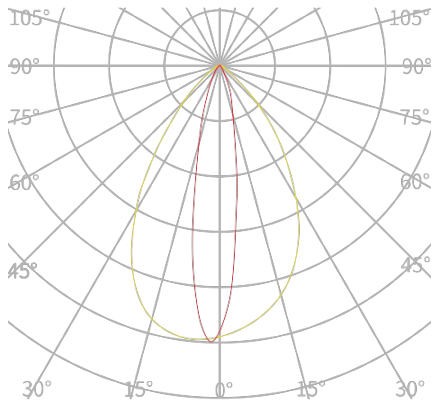

OPTICS (Unit : cd/klm)

Narrow:12 °

Flood:30 °

Wide:60 °

Light shaping diffuser:20 ° × 65 °

PRODUCT DIMENSION