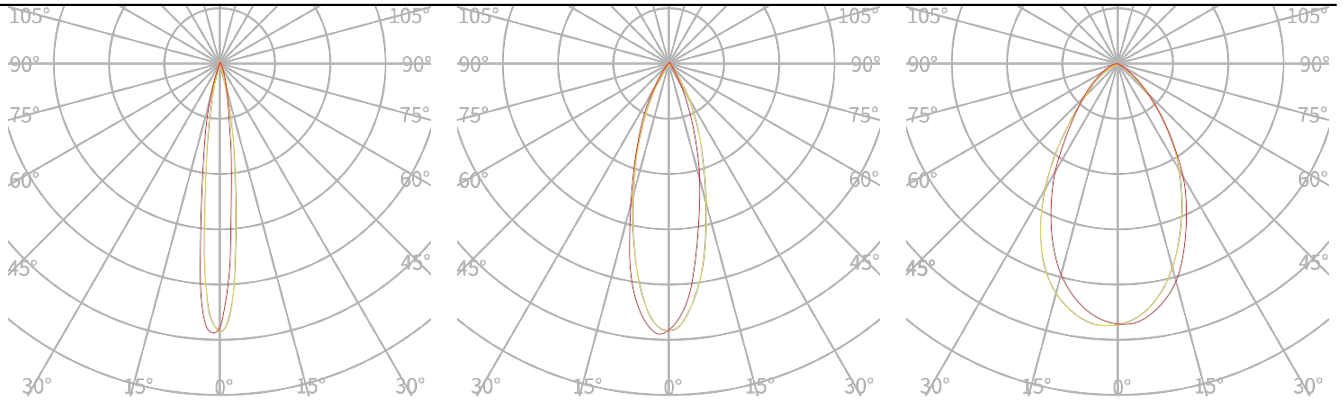

OPTICS (Unit : cd/klm)

Narrow:12 °

Flood:30 °

Wide:60 °

Light shaping diffuser:20 ° × 65 °

PRODUCT DIMENSION