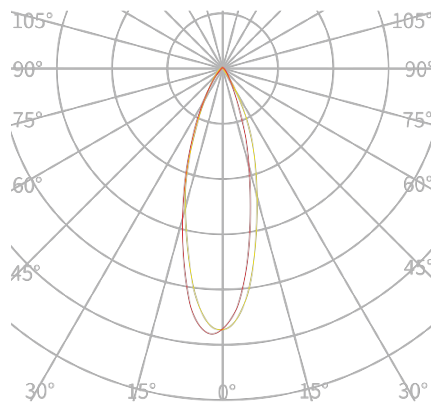

OPTICS

Dimension	1FT/2FT/4FT
LED	4pcs/8pcs/16pcs
Output(10 ° ,1FT/ 2FT/4FT)	2750lm/5500lm/11000lm (FW) ; 2250lm/4500lm/9000lm (TW) ; 1600lm (1FT)/3600lm(2FT)/6300lm(4FT) (Quad)
Power	50W/100W/200W
Full White LED (FW)	2700K, 3000K, 3500K, 4000K, 4500K ,5000K ,5700K, 6500K
Tuneable White LED (TW)	3000K-6500K
Multi Color (Quad)	RGBW
CRI(FW version)	80
LED life span	50,000hrs
Beam angle	10 ° , 15 ° , 20 ° , 25 ° , 30 ° , 40 ° , 60 ° , 15 ° x45 ° , 45x15 ° , 60x30 ° , 30x60 ° , 60X15 ° , 15x60 ° , etc
Dimming	linear 0-100%
Optional optical accessory	Slanted Baffle(5.05.01.99.0544(1ft)/5.05.01.99.0545(2ft)/5.05.01.99.0543(4ft)),

Low Louvre(TEX)

Plug

Leader cable

OPTICS (Unit : cd/klm)

Narrow:12 °

FLOOD:30 °

WIDE:60 °

light shaping diffuser: 15 ° × 50 °

PRODUCT DIMENSION