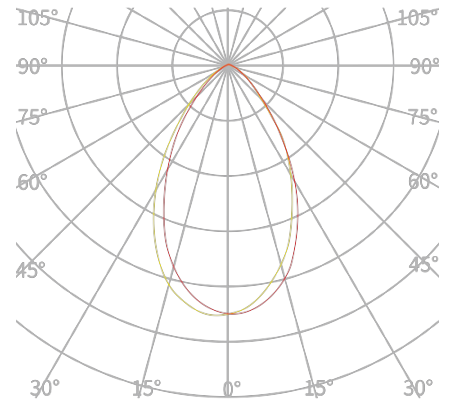

OPTICS

| | |
|-------------------------------|---------------------------------------------------------------------------------------------------------------------|
| Dimension | 1FT/2FT/4FT |
| LED | 4pcs/8pcs/16pcs |
| Output(10 ° ,1FT/ 2FT/4FT) | 2750lm/5500lm/11000lm (FW) ; 2250lm/4500lm/9000lm (TW) ; 1600lm (1FT)/3600lm(2FT)/6300lm(4FT) (Quad) |
| Power | 50W/100W/200W |
| Full White LED (FW) | 2700K, 3000K, 3500K, 4000K, 4500K ,5000K ,5700K, 6500K |
| Tuneable White LED (TW) | 3000K-6500K |
| Multi Color (Quad) | RGBW |
| CRI(FW version) | 80 |
| LED life span | 50,000hrs |
| Beam angle | 10 ° , 15 ° , 20 ° , 25 ° , 30 ° , 40 ° , 60 ° , 15 ° x45 ° , 45x15 ° , 60x30 ° , 30x60 ° , 60X15 ° , 15x60 ° , etc |
| Dimming | linear 0-100% |
| Optional optical accessory | Slanted Baffle(5.05.01.99.0544(1ft)/5.05.01.99.0545(2ft)/5.05.01.99.0543(4ft)), |

OPTIONAL ACCESSORY

Louvre(TEX L)

Low Louvre(TEX)

Plug

Leader cable

OPTICS (Unit : cd/klm)

Narrow:12 °

FLOOD:30 °

WIDE:60 °

light shaping diffuser: 15 ° × 50 °

PRODUCT DIMENSION