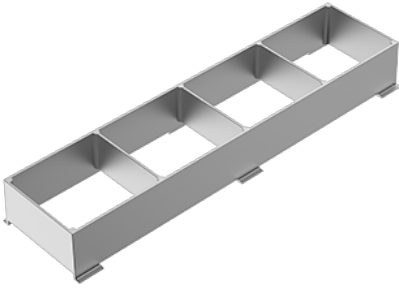

Louvre(TEX L)