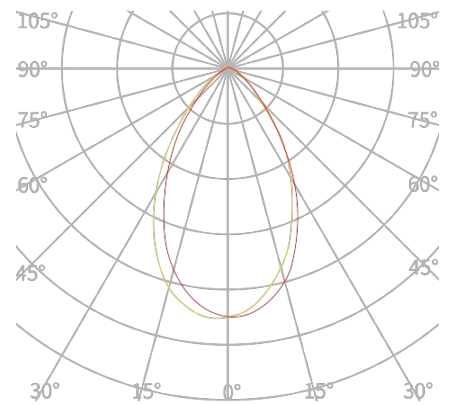

OPTICS

Dimension	1FT/2FT/4FT
LED	4pcs/8pcs/16pcs
Output(10 ° ,1FT/ 2FT/4FT)	2750lm/5500lm/11000lm (FW) ; 2250lm/4500lm/9000lm (TW) ; 1600lm (1FT)/3600lm(2FT)/6300lm(4FT) (Quad)
Power	50W/100W/200W
Full White LED (FW)	2700K, 3000K, 3500K, 4000K, 4500K ,5000K ,5700K, 6500K
Tuneable White LED (TW)	3000K-6500K
Multi Color (Quad)	RGBW
CRI(FW version)	80
LED life span	50,000hrs
Beam angle	10 ° , 15 ° , 20 ° , 25 ° , 30 ° , 40 ° , 60 ° , 15 ° x45 ° , 45x15 ° , 60x30 ° , 30x60 ° , 60X15 ° , 15x60 ° , etc
Dimming	linear 0-100%
Optional optical accessory	Slanted Baffle(5.05.01.99.0544(1ft)/5.05.01.99.0545(2ft)/5.05.01.99.0543(4ft)),

Low Louvre(TEX)

Plug

Leader cable

OPTICS (Unit : cd/klm)

Narrow:12 °

FLOOD:30 °

WIDE:60 °

light shaping diffuser: 15 ° × 50 °

PRODUCT DIMENSION