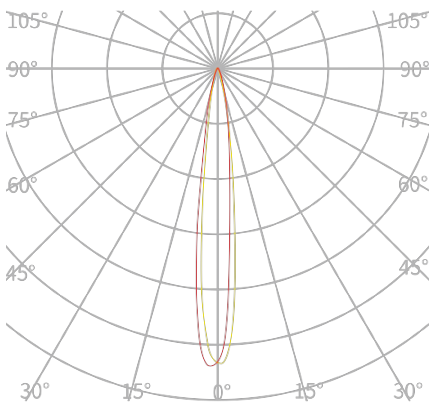

OPTICS

Dimension	1FT/2FT/4FT
LED	4pcs/8pcs/16pcs
Output(10 ° ,1FT/ 2FT/4FT)	2750lm/5500lm/11000lm (FW) ; 2250lm/4500lm/9000lm (TW) ; 1600lm (1FT)/3600lm(2FT)/6300lm(4FT) (Quad)
Power	50W/100W/200W
Full White LED (FW)	2700K, 3000K, 3500K, 4000K, 4500K ,5000K ,5700K, 6500K
Tuneable White LED (TW)	3000K-6500K
Multi Color (Quad)	RGBW
CRI(FW version)	80
LED life span	50,000hrs
Beam angle	10 ° , 15 ° , 20 ° , 25 ° , 30 ° , 40 ° , 60 ° , 15 ° x45 ° , 45x15 ° , 60x30 ° , 30x60 ° , 60X15 ° , 15x60 ° , etc
Dimming	linear 0-100%
Optional optical accessory	Slanted Baffle(5.05.01.99.0544(1ft)/5.05.01.99.0545(2ft)/5.05.01.99.0543(4ft)),

Low Louvre(TEX)

Plug

Leader cable

OPTICS (Unit : cd/klm)

Narrow:12 °

FLOOD:30 °

WIDE:60 °

light shaping diffuser: 15 ° × 50 °

PRODUCT DIMENSION