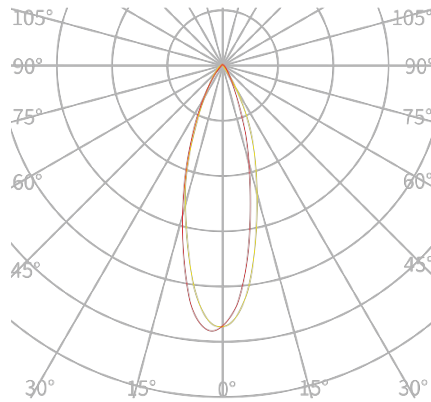

OPTICS

| | |
|-------------------------------|---------------------------------------------------------------------------------------------------------------------|
| Dimension | 1FT/2FT/4FT |
| LED | 4pcs/8pcs/16pcs |
| Output(10 ° ,1FT/ 2FT/4FT) | 2750lm/5500lm/11000lm (FW) ; 2250lm/4500lm/9000lm (TW) ; 1600lm (1FT)/3600lm(2FT)/6300lm(4FT) (Quad) |
| Power | 50W/100W/200W |
| Full White LED (FW) | 2700K, 3000K, 3500K, 4000K, 4500K ,5000K ,5700K, 6500K |
| Tuneable White LED (TW) | 3000K-6500K |
| Multi Color (Quad) | RGBW |
| CRI(FW version) | 80 |
| LED life span | 50,000hrs |
| Beam angle | 10 ° , 15 ° , 20 ° , 25 ° , 30 ° , 40 ° , 60 ° , 15 ° x45 ° , 45x15 ° , 60x30 ° , 30x60 ° , 60X15 ° , 15x60 ° , etc |
| Dimming | linear 0-100% |
| Optional optical accessory | Slanted Baffle(5.05.01.99.0544(1ft)/5.05.01.99.0545(2ft)/5.05.01.99.0543(4ft)), |

OPTIONAL ACCESSORY

Louvre(TEX L)

Low Louvre(TEX)

Plug

Leader cable

OPTICS (Unit : cd/klm)

Narrow:12 °

FLOOD:30 °

WIDE:60 °

light shaping diffuser: 15 ° × 50 °

PRODUCT DIMENSION