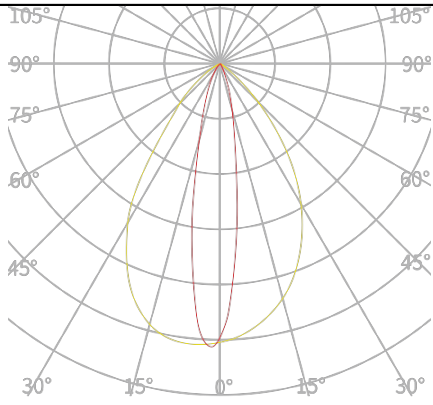

OPTICS

| | |
|-------------------------------|---------------------------------------------------------------------------------------------------------------------|
| Dimension | 1FT/2FT/4FT |
| LED | 4pcs/8pcs/16pcs |
| Output(10 ° ,1FT/ 2FT/4FT) | 2750lm/5500lm/11000lm (FW) ; 2250lm/4500lm/9000lm (TW) ; 1600lm (1FT)/3600lm(2FT)/6300lm(4FT) (Quad) |
| Power | 50W/100W/200W |
| Full White LED (FW) | 2700K, 3000K, 3500K, 4000K, 4500K ,5000K ,5700K, 6500K |
| Tuneable White LED (TW) | 3000K-6500K |
| Multi Color (Quad) | RGBW |
| CRI(FW version) | 80 |
| LED life span | 50,000hrs |
| Beam angle | 10 ° , 15 ° , 20 ° , 25 ° , 30 ° , 40 ° , 60 ° , 15 ° x45 ° , 45x15 ° , 60x30 ° , 30x60 ° , 60X15 ° , 15x60 ° , etc |
| Dimming | linear 0-100% |
| Optional optical accessory | Slanted Baffle(5.05.01.99.0544(1ft)/5.05.01.99.0545(2ft)/5.05.01.99.0543(4ft)), |

OPTIONAL ACCESSORY

Louvre(TEX L)

Low Louvre(TEX)

Plug

Leader cable

OPTICS (Unit : cd/klm)

Narrow:12 °

FLOOD:30 °

WIDE:60 °

light shaping diffuser: 15 ° × 50 °

PRODUCT DIMENSION