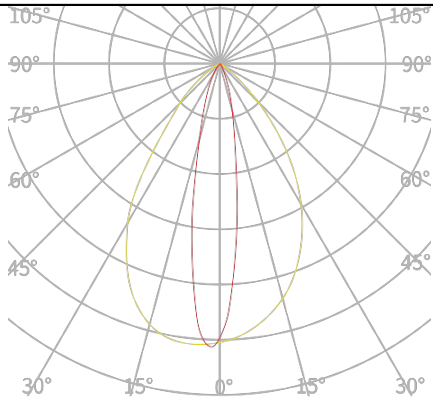

OPTICS

Dimension	1FT/2FT/4FT
LED	4pcs/8pcs/16pcs
Output(10 ° ,1FT/ 2FT/4FT)	2750lm/5500lm/11000lm (FW) ; 2250lm/4500lm/9000lm (TW) ; 1600lm (1FT)/3600lm(2FT)/6300lm(4FT) (Quad)
Power	50W/100W/200W
Full White LED (FW)	2700K, 3000K, 3500K, 4000K, 4500K ,5000K ,5700K, 6500K
Tuneable White LED (TW)	3000K-6500K
Multi Color (Quad)	RGBW
CRI(FW version)	80
LED life span	50,000hrs
Beam angle	10 ° , 15 ° , 20 ° , 25 ° , 30 ° , 40 ° , 60 ° , 15 ° x45 ° , 45x15 ° , 60x30 ° , 30x60 ° , 60X15 ° , 15x60 ° , etc
Dimming	linear 0-100%
Optional optical accessory	Slanted Baffle(5.05.01.99.0544(1ft)/5.05.01.99.0545(2ft)/5.05.01.99.0543(4ft)),

Low Louvre(TEX)

Plug

Leader cable

OPTICS (Unit : cd/klm)

Narrow:12 °

FLOOD:30 °

WIDE:60 °

light shaping diffuser: 15 ° × 50 °

PRODUCT DIMENSION