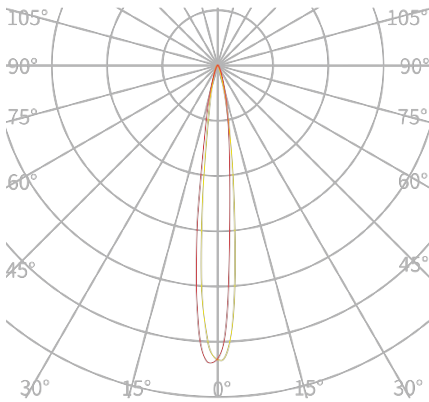

OPTICS

| | |
|-------------------------------|---------------------------------------------------------------------------------------------------------------------|
| Dimension | 1FT/2FT/4FT |
| LED | 4pcs/8pcs/16pcs |
| Output(10 ° ,1FT/ 2FT/4FT) | 2750lm/5500lm/11000lm (FW) ; 2250lm/4500lm/9000lm (TW) ; 1600lm (1FT)/3600lm(2FT)/6300lm(4FT) (Quad) |
| Power | 50W/100W/200W |
| Full White LED (FW) | 2700K, 3000K, 3500K, 4000K, 4500K ,5000K ,5700K, 6500K |
| Tuneable White LED (TW) | 3000K-6500K |
| Multi Color (Quad) | RGBW |
| CRI(FW version) | 80 |
| LED life span | 50,000hrs |
| Beam angle | 10 ° , 15 ° , 20 ° , 25 ° , 30 ° , 40 ° , 60 ° , 15 ° x45 ° , 45x15 ° , 60x30 ° , 30x60 ° , 60X15 ° , 15x60 ° , etc |
| Dimming | linear 0-100% |
| Optional optical accessory | Slanted Baffle(5.05.01.99.0544(1ft)/5.05.01.99.0545(2ft)/5.05.01.99.0543(4ft)), |

OPTIONAL ACCESSORY

Louvre(TEX L)

Low Louvre(TEX)

Plug

Leader cable

OPTICS (Unit : cd/klm)

Narrow:12 °

FLOOD:30 °

WIDE:60 °

light shaping diffuser: 15 ° × 50 °

PRODUCT DIMENSION