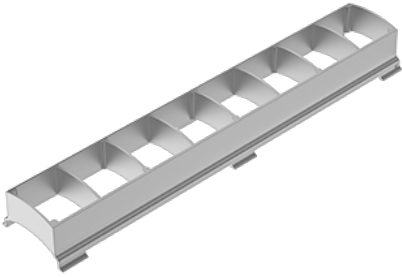

Louvre(TEX M)