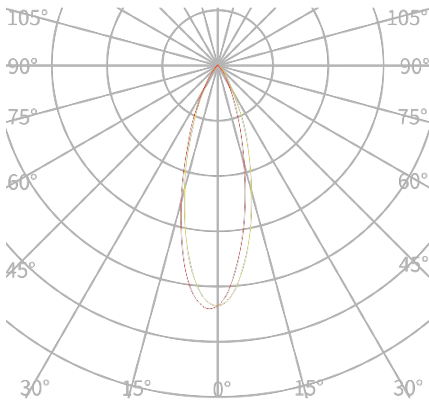

OPTICS

Dimension	1FT/2FT/4FT
LED	8pcs/16pcs/32pcs
Output(10 ° ,1FT/ 2FT/4FT)	1464lm/3007lm/5969lm (FW) ; 1200lm/2703lm/5393lm (TW) ; 1000lm/ 1950lm/3820lm (RGBW) ; 888lm/1800lm/3600lm (Quad)
Power	50W/100W/200W
Full White LED (FW)	2700K, 3000K, 3500K, 4000K, 4500K ,5000K ,5700K, 6500K
Tuneable White LED (TW)	3000K-6500K
Multi Color (RGBW)	R+G+B+W
Multi Color (Quad)	RGBW
CRI(FW version)	80
LED life span	50,000hrs
Beam angle	10 ° , 15 ° , 20 ° , 25 ° , 30 ° , 40 ° , 60 ° , 10x40 ° , 40x10 ° , 15 ° x45 ° , 45x15 ° , 60x30 ° , 30x60 ° , 60X15 ° , 15x60 ° , etc
Dimming	linear 0-100%

OPTIONAL ACCESSORY

Louvre(TEX M)

Low Louvre(TEX)

Plug

Leader cable

OPTICS (Unit : cd/klm)

FLOOD:30 °

WIDE:60 °

light shaping diffuser:15 ° × 50 °

PRODUCT DIMENSION