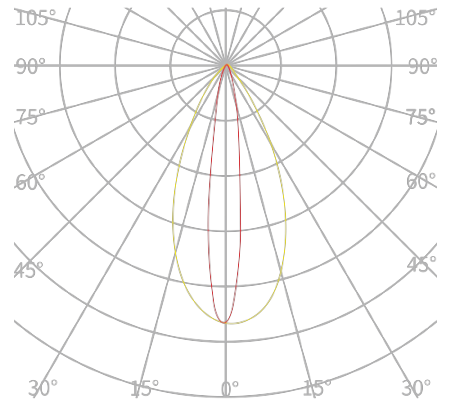

OPTICS

Dimension	1FT/2FT/4FT
LED	8pcs/16pcs/32pcs
Output(10 ° ,1FT/ 2FT/4FT)	1464lm/3007lm/5969lm (FW) ; 1200lm/2703lm/5393lm (TW) ; 1000lm/ 1950lm/3820lm (RGBW) ; 888lm/1800lm/3600lm (Quad)
Power	50W/100W/200W
Full White LED (FW)	2700K, 3000K, 3500K, 4000K, 4500K ,5000K ,5700K, 6500K
Tuneable White LED (TW)	3000K-6500K
Multi Color (RGBW)	R+G+B+W
Multi Color (Quad)	RGBW
CRI(FW version)	80
LED life span	50,000hrs
Beam angle	10 ° , 15 ° , 20 ° , 25 ° , 30 ° , 40 ° , 60 ° , 10x40 ° , 40x10 ° , 15 ° x45 ° , 45x15 ° , 60x30 ° , 30x60 ° , 60X15 ° , 15x60 ° , etc
Dimming	linear 0-100%

OPTIONAL ACCESSORY

Louvre(TEX M)

Low Louvre(TEX)

Plug

Leader cable

OPTICS (Unit : cd/klm)

FLOOD:30 °

WIDE:60 °

light shaping diffuser:15 ° × 50 °

PRODUCT DIMENSION