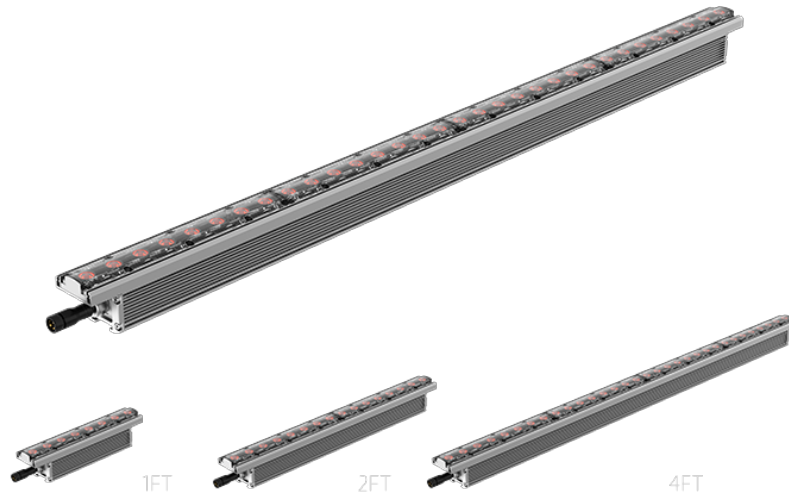

TEX M

TEX is a new architectural outdoor graze lighting series. 3 models with the same aesthetic and fully customizable with multiple white and color variants, beam options, color finishes and accessories. All models are factory color calibrated for perfect consistency and can be monitored through our proprietary VMS (Virtual Monitoring System)

OPTICS

Dimension	1FT/2FT/4FT
LED	8pcs/16pcs/32pcs
Output(10 ° ,1FT/ 2FT/4FT)	1464lm/3007lm/5969lm (FW) ; 1200lm/2703lm/5393lm (TW) ; 1000lm/ 1950lm/3820lm (RGBW) ; 888lm/1800lm/3600lm (Quad)
Power	50W/100W/200W
Full White LED (FW)	2700K, 3000K, 3500K, 4000K, 4500K ,5000K ,5700K, 6500K
Tuneable White LED (TW)	3000K-6500K
Multi Color (RGBW)	R+G+B+W
Multi Color (Quad)	RGBW
CRI(FW version)	80
LED life span	50,000hrs
Beam angle	10 ° , 15 ° , 20 ° , 25 ° , 30 ° , 40 ° , 60 ° , 10x40 ° , 40x10 ° , 15 ° x45 ° , 45x15 ° , 60x30 ° , 30x60 ° , 60X15 ° , 15x60 ° , etc
Dimming	linear 0-100%

Optional optical accessory	Slanted Baffle(5.05.01.99.0541(1ft)/5.05.01.99.0542(2ft)/5.05.01.99.0540(4ft)), Louvre(5.05.01.99.0407)
----------------------------	---

MECHANICS

Lens material	PMMA + anti-UV lens
Housing material	Anodized die-cast aluminum
Finish	gray(RAL9006), black(RAL9005)
Mounting	floor, ceiling or wall mounting
Dimension(L*W*H)	305mm(610mm/1219mm)x65mmx124mm
Weight(1FT/2FT/4FT)	1.61 kgs/2.86 kgs/6.10 kgss

light shaping diffuser:15 ° × 50 °

PRODUCT DIMENSION