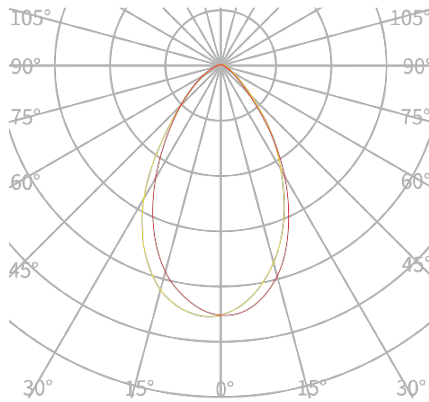

OPTICS

Dimension	1FT/2FT/4FT
LED	8pcs/16pcs/32pcs
Output(10 ° ,1FT/ 2FT/4FT)	1464lm/3007lm/5969lm (FW) ; 1200lm/2703lm/5393lm (TW) ; 1000lm/ 1950lm/3820lm (RGBW) ; 888lm/1800lm/3600lm (Quad)
Power	50W/100W/200W
Full White LED (FW)	2700K, 3000K, 3500K, 4000K, 4500K ,5000K ,5700K, 6500K
Tuneable White LED (TW)	3000K-6500K
Multi Color (RGBW)	R+G+B+W
Multi Color (Quad)	RGBW
CRI(FW version)	80
LED life span	50,000hrs
Beam angle	10 ° , 15 ° , 20 ° , 25 ° , 30 ° , 40 ° , 60 ° , 10x40 ° , 40x10 ° , 15 ° x45 ° , 45x15 ° , 60x30 ° , 30x60 ° , 60X15 ° , 15x60 ° , etc
Dimming	linear 0-100%

OPTIONAL ACCESSORY

Louvre(TEX M)

Low Louvre(TEX)

Plug

Leader cable

OPTICS (Unit : cd/klm)

FLOOD:30 °

WIDE:60 °

light shaping diffuser:15 ° × 50 °

PRODUCT DIMENSION