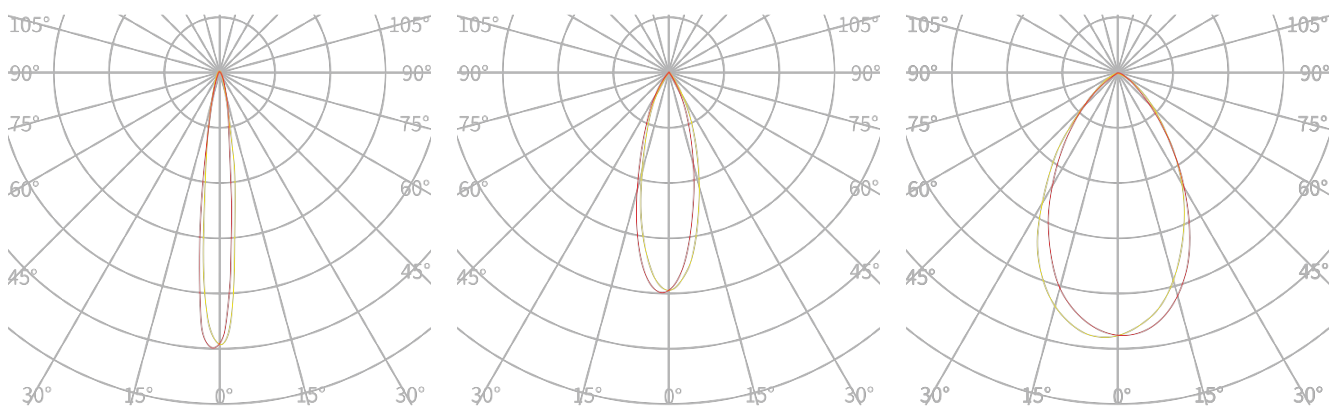

Mounting	floor, ceiling or wall mounting (with adjustable bracket)
Dimension	500 mm x 315 mm x 515 mm
Weight	19.9kgs

ELECTRONICS

Power	420W
Power factor	>0.9
Components	integrated driver and power supply
Connector	power cable (IP65) +5 pin signal cable (IP65)
Operating voltage	100 to 277VAC,50/60Hz
Power supply	built-in
Optional electronic accessory	Leader cable, extension cable, cable junction box, terminator cap

SOFTWARE

Control	DMX512 /RDM (wireless/DALI/ 0-10V available on request,optional for automatic address assignment)
DMX channel	FW(1ch/25chs),TW(2chs/50chs),RGBW(4chs/100chs)
VMS,CCS	optional

ENVIRONMENT

Ta	-20 to +45
Corrosion resistance	optional for marine environments
Passive cooling	die cast aluminum housing
Compliance	IK08,IP65,Class I
Certificate	CE, ROHS

OPTICS (Unit : cd/klm)