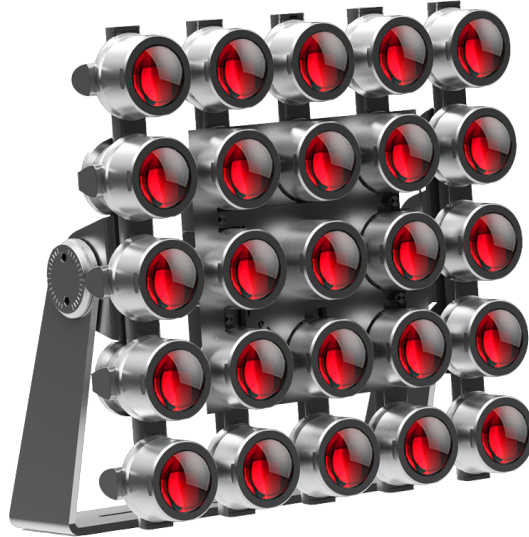

## PIX L

PIX is a new architectural outdoor matrix lighting series. 2 models all with the same aesthetic and fully customizable with multiple white and color variants, beam options, color finishes and accessories. All models are factory color calibrated for perfect consistency and can be monitored through our proprietary VMS (Virtual Monitoring System)

### OPTICS

LED	25pcs
Output(10 ° )	12200lm ( Quad )
Full White LED (FW)	2700K, 3000K, 3500K, 4000K, 4500K ,5000K ,5700K , 6500K
Tuneable White LED (TW)	3000K-6500K
Multi Color (Quad)	RGBW
CRI(FW version)	80
LED life span	50,000hrs
Beam angle	5 ° ,10 ° ,12 ° ,15 ° ,25 ° ,30 ° ,60 ° , 15 ° x50 ° ,etc.
Dimming	linear 0-100%

### MECHANICS

Lens material	PMMA + anti-UV lens
Housing material	anodized die cast aluminum
Finish	Gray(RAL9006), Black(RAL9005)

Mounting	floor, ceiling or wall mounting (with adjustable bracket)
Dimension	500 mm x 315 mm x 515 mm
Weight	19.9kgs

### OPTICS ( Unit : cd/klm )

Narrow:12 °

FLOOD:30 °

WIDE:60 °

light shaping diffuser: 15 ° × 50 °