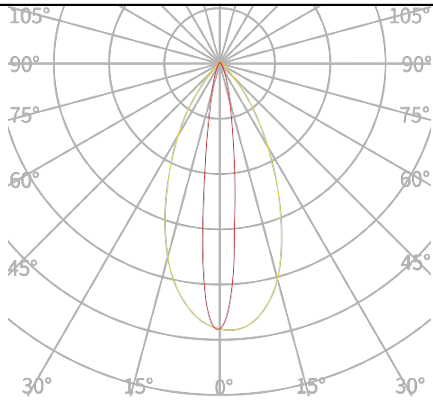

### OPTICS ( Unit : cd/klm )

Narrow:12 °

FLOOD:30 °

WIDE:60 °

light shaping diffuser: 15 ° × 50 °

### PRODUCT DIMENSION