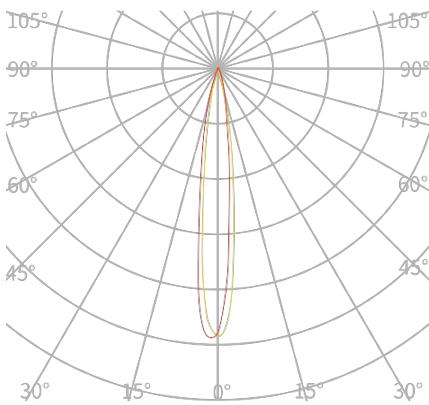

### OPTICS

LED	7pcs
Output (10 °)	3100 lm (Quad) ,5100 lm (FW) , 4000 lm (TW)
Full White LED (FW)	2700K, 3000K, 3500K, 4000K, 5000K ,5700K ,6500K
Tuneable White LED (TW)	3000K-6500K
Multi Color (Quad)	RGBW
CRI(FW version)	80
LED life span	50,000hrs
Beam angle	10 ° , 15 ° , 20 ° , 25 ° , 30 ° , 40 ° , 60 ° , 10x40 ° , 40x10 ° , 60x30 ° , 30x60 ° , 60X10 ° , 10x60 ° ,etc
Adjustment (manual)	± 15 °
Dimming	linear 0-100%
Optional optical accessory	Honeycomb louvre

## OPTIONAL ACCESSORY

Honeycomb Louvre

Cable Junction Box

Plug

Leader cable

OPTICS ( Unit : cd/klm )

Narrow:12 °

FLOOD:30 °

WIDE:60 °

light shaping diffuser:20 ° × 65 °

### PRODUCT DIMENSION