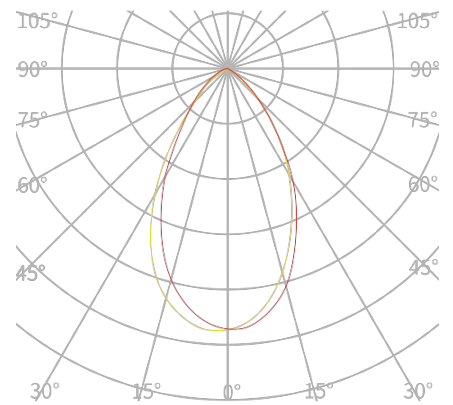

### OPTICS

LED	7pcs
Output (10 °)	3100 lm (Quad) ,5100 lm (FW) , 4000 lm (TW)
Full White LED (FW)	2700K, 3000K, 3500K, 4000K, 5000K ,5700K ,6500K
Tuneable White LED (TW)	3000K-6500K
Multi Color (Quad)	RGBW
CRI(FW version)	80
LED life span	50,000hrs
Beam angle	10 ° , 15 ° , 20 ° , 25 ° , 30 ° , 40 ° , 60 ° , 10x40 ° , 40x10 ° , 60x30 ° , 30x60 ° , 60X10 ° , 10x60 ° ,etc
Adjustment (manual)	± 15 °
Dimming	linear 0-100%
Optional optical accessory	Honeycomb louvre

## OPTIONAL ACCESSORY

Honeycomb Louvre

Cable Junction Box

Plug

Leader cable

OPTICS ( Unit : cd/klm )

Narrow:12 °

FLOOD:30 °

WIDE:60 °

light shaping diffuser:20 ° × 65 °

### PRODUCT DIMENSION