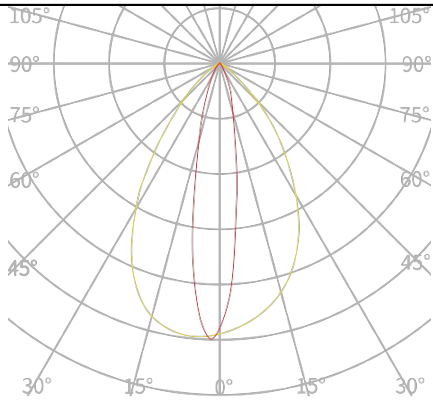

WIDE:60 °

light shaping diffuser:20 ° × 65 °

### PRODUCT DIMENSION