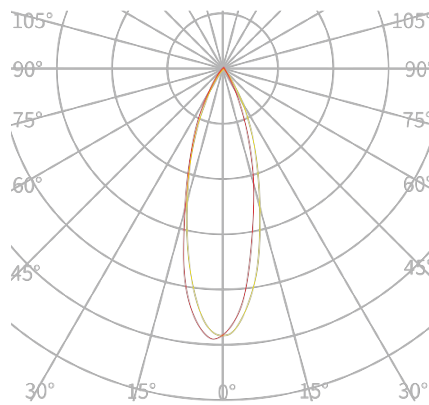

### OPTICS

LED	7pcs
Output (10 °)	3100 lm (Quad) ,5100 lm (FW) , 4000 lm (TW)
Full White LED (FW)	2700K, 3000K, 3500K, 4000K, 5000K ,5700K ,6500K
Tuneable White LED (TW)	3000K-6500K
Multi Color (Quad)	RGBW
CRI(FW version)	80
LED life span	50,000hrs
Beam angle	10 ° , 15 ° , 20 ° , 25 ° , 30 ° , 40 ° , 60 ° , 10x40 ° , 40x10 ° , 60x30 ° , 30x60 ° , 60X10 ° , 10x60 ° ,etc
Adjustment (manual)	± 15 °
Dimming	linear 0-100%
Optional optical accessory	Honeycomb louvre

## OPTIONAL ACCESSORY

Honeycomb Louvre

Cable Junction Box

Plug

Leader cable

OPTICS ( Unit : cd/klm )

Narrow:12 °

FLOOD:30 °

WIDE:60 °

light shaping diffuser:20 ° × 65 °

### PRODUCT DIMENSION