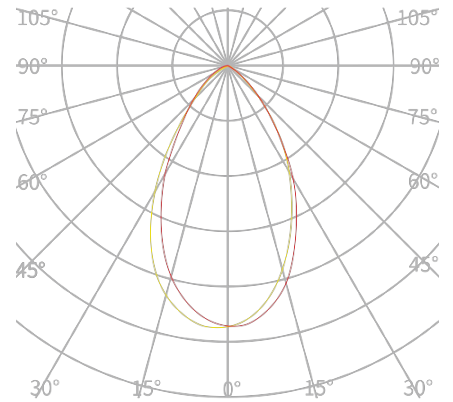

OPTIONAL ACCESSORY

Honeycomb Louvre

Cable Junction Box

Plug

Leader cable

OPTICS (Unit : cd/klm)

Narrow:12 °

FLOOD:30 °

WIDE:60 °

light shaping diffuser:20 ° × 65 °

PRODUCT DIMENSION