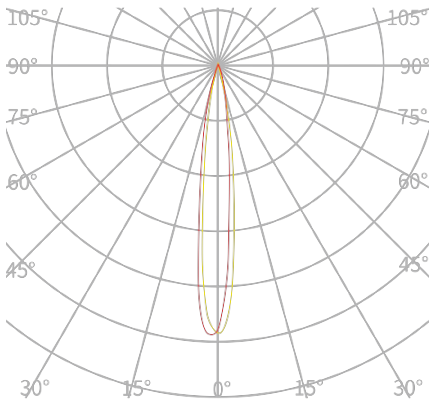

OPTIONAL ACCESSORY

Honeycomb Louvre

Cable Junction Box

Plug

Leader cable

OPTICS (Unit : cd/klm)

Narrow:12 °

FLOOD:30 °

WIDE:60 °

light shaping diffuser:20 ° × 65 °

PRODUCT DIMENSION