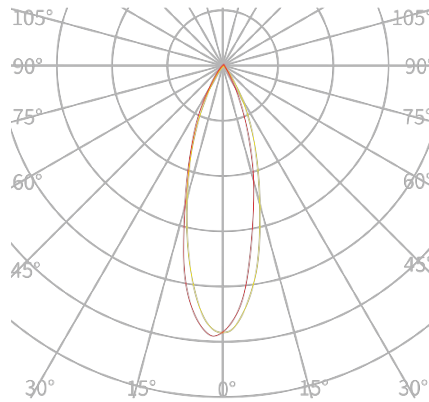

OPTIONAL ACCESSORY

Honeycomb Louvre

Cable Junction Box

Plug

Leader cable

OPTICS (Unit : cd/klm)

Narrow:12 °

FLOOD:30 °

WIDE:60 °

light shaping diffuser:20 ° × 65 °

PRODUCT DIMENSION