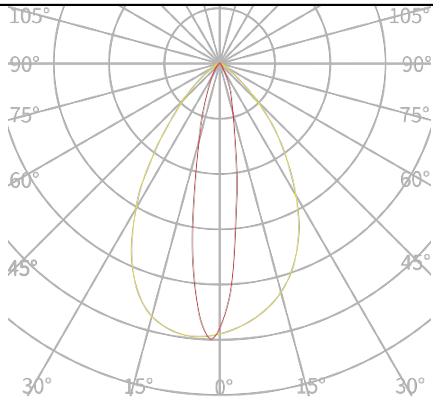

OPTIONAL ACCESSORY

Honeycomb Louvre

Cable Junction Box

Plug

Leader cable

OPTICS (Unit : cd/klm)

Narrow:12 °

FLOOD:30 °

WIDE:60 °

light shaping diffuser:20 ° × 65 °

PRODUCT DIMENSION