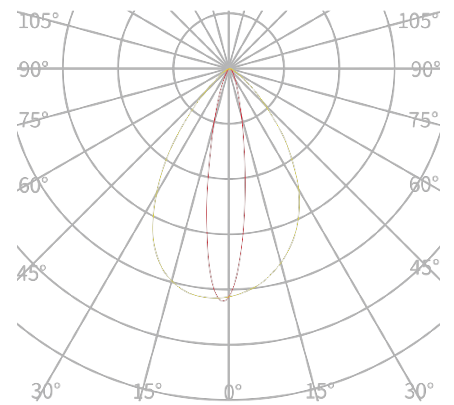

OPTICS

LED	12pcs/24pcs/48pcs
Output(10 ° ,1FT/ 2FT/4FT)	700 lm/1600 lm/3200 lm(FW CRI 80);640 lm/1400 lm/2800 lm(TW);500 lm/1100 lm/2300 lm(Quad)
Full White LED (FW)	2700K, 3000K, 3500K, 4000K, 4500K ,5000K, 5700K, 6500K
Tuneable White LED (TW)	3000K-6500K
Multi Color (Quad)	RGBW
CRI(FW version)	80
LED life span	50,000hrs
Beam angle	15 ° , 20 ° , 25 ° , 30 ° , 40 ° , 60 ° , 15x40 ° , 40x15 ° , 60x30 ° , 30x60 ° , 60X15 ° , 15x60 ° ,etc.
Dimming	linear 0-100%
Optional optical accessory	Louvre(5.01.01.01.23486-NR1-J0-L)

Plug

Leader cable

OPTICS (Unit : cd/klm)

FLOOD:30 °

WIDE:60 °

light shaping diffuser:15 ° × 60 °

PRODUCT DIMENSION