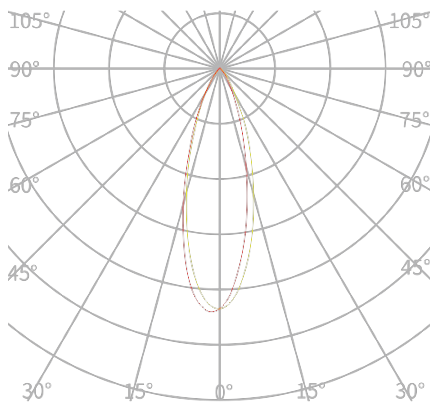

OPTICS

LED	12pcs/24pcs/48pcs
Output(10 ° ,1FT/ 2FT/4FT)	700 lm/1600 lm/3200 lm(FW CRI 80);640 lm/1400 lm/2800 lm(TW);500 lm/1100 lm/2300 lm(Quad)
Full White LED (FW)	2700K, 3000K, 3500K, 4000K, 4500K ,5000K, 5700K, 6500K
Tuneable White LED (TW)	3000K-6500K
Multi Color (Quad)	RGBW
CRI(FW version)	80
LED life span	50,000hrs
Beam angle	15 ° , 20 ° , 25 ° , 30 ° , 40 ° , 60 ° , 15x40 ° , 40x15 ° , 60x30 ° , 30x60 ° , 60X15 ° , 15x60 ° ,etc.
Dimming	linear 0-100%
Optional optical accessory	Louvre(5.01.01.01.23486-NR1-J0-L)

Plug

Leader cable

OPTICS (Unit : cd/klm)

FLOOD:30 °

WIDE:60 °

light shaping diffuser:15 ° × 60 °

PRODUCT DIMENSION