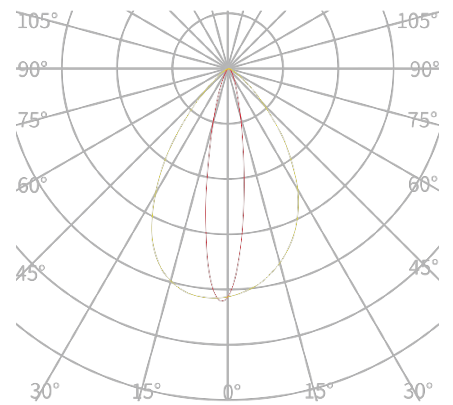

OPTICS

LED	12pcs/24pcs/48pcs
Output(10 ° ,1FT/ 2FT/4FT)	700 lm/1600 lm/3200 lm(FW CRI 80);640 lm/1400 lm/2800 lm(TW);500 lm/1100 lm/2300 lm(Quad)
Full White LED (FW)	2700K, 3000K, 3500K, 4000K, 4500K ,5000K, 5700K, 6500K
Tuneable White LED (TW)	3000K-6500K
Multi Color (Quad)	RGBW
CRI(FW version)	80
LED life span	50,000hrs
Beam angle	15 ° , 20 ° , 25 ° , 30 ° , 40 ° , 60 ° , 15x40 ° , 40x15 ° , 60x30 ° , 30x60 ° , 60X15 ° , 15x60 ° ,etc.
Dimming	linear 0-100%
Optional optical accessory	Louvre(5.01.01.01.23486-NR1-J0-L)

Plug

Leader cable

OPTICS (Unit : cd/klm)

FLOOD:30 °

WIDE:60 °

light shaping diffuser:15 ° × 60 °

PRODUCT DIMENSION