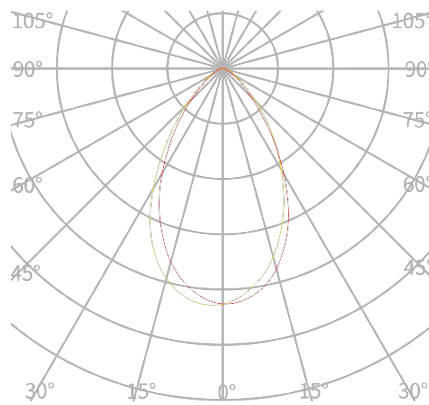

OPTICS

LED	12pcs/24pcs/48pcs
Output(10 ° ,1FT/ 2FT/4FT)	700 lm/1600 lm/3200 lm(FW CRI 80);640 lm/1400 lm/2800 lm(TW);500 lm/1100 lm/2300 lm(Quad)
Full White LED (FW)	2700K, 3000K, 3500K, 4000K, 4500K ,5000K, 5700K, 6500K
Tuneable White LED (TW)	3000K-6500K
Multi Color (Quad)	RGBW
CRI(FW version)	80
LED life span	50,000hrs
Beam angle	15 ° , 20 ° , 25 ° , 30 ° , 40 ° , 60 ° , 15x40 ° , 40x15 ° , 60x30 ° , 30x60 ° , 60X15 ° , 15x60 ° ,etc.
Dimming	linear 0-100%
Optional optical accessory	Louvre(5.01.01.01.23486-NR1-J0-L)

Plug

Leader cable

OPTICS (Unit : cd/klm)

FLOOD:30 °

WIDE:60 °

light shaping diffuser:15 ° × 60 °

PRODUCT DIMENSION