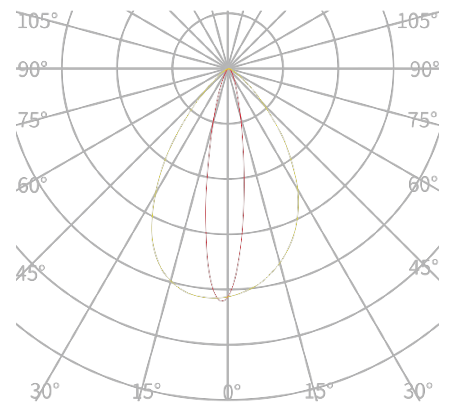

OPTICS

Dimension	1FT/2FT/4FT
LED	12pcs/24pcs/48pcs
Output(10 ° ,1FT/2FT/4FT)	1016lm/2166lm/4586lm (FW) ; 1109lm/2293lm/4517lm (TW) ; 796lm/1617lm/3033lm (RGBW)
Power	20W/40W/80W
Full White LED (FW)	2700K, 3000K, 3500K, 4000K, 4500K ,5000K ,5700K, 6500K
Tuneable White LED (TW)	3000K-6500K
Multi Color (RGBW)	R+G+B+W
CRI(FW version)	80
LED life span	50,000hrs
Beam angle	15 ° , 20 ° , 25 ° , 30 ° , 40 ° , 60 ° , 15x40 ° , 40x15 ° , 60x30 ° , 30x60 ° , 60X15 ° , 15x60 ° , etc
Dimming	linear 0-100%
Optional optical accessory	Slanted Baffle(5.05.01.99.0514(1ft)/5.05.01.99.0546(2ft)/5.05.01.99.0515(4ft)),

Low Louvre(TEX)

Leader cable

Plug (TEX S)

OPTICS (Unit : cd/klm)

FLOOD:30°

WIDE:60°

light shaping diffuser:15° x 60°

PRODUCT DIMENSION