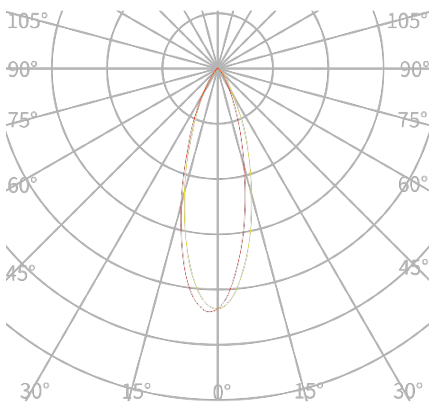

OPTICS

Dimension	1FT/2FT/4FT
LED	12pcs/24pcs/48pcs
Output(10 ° ,1FT/2FT/4FT)	1016lm/2166lm/4586lm (FW) ; 1109lm/2293lm/4517lm (TW) ; 796lm/1617lm/3033lm (RGBW)
Power	20W/40W/80W
Full White LED (FW)	2700K, 3000K, 3500K, 4000K, 4500K ,5000K ,5700K, 6500K
Tuneable White LED (TW)	3000K-6500K
Multi Color (RGBW)	R+G+B+W
CRI(FW version)	80
LED life span	50,000hrs
Beam angle	15 ° , 20 ° , 25 ° , 30 ° , 40 ° , 60 ° , 15x40 ° , 40x15 ° , 60x30 ° , 30x60 ° , 60X15 ° , 15x60 ° , etc
Dimming	linear 0-100%
Optional optical accessory	Slanted Baffle(5.05.01.99.0514(1ft)/5.05.01.99.0546(2ft)/5.05.01.99.0515(4ft)),

Low Louvre(TEX)

Leader cable

Plug (TEX S)

OPTICS (Unit : cd/klm)

FLOOD:30°

WIDE:60°

light shaping diffuser:15° x 60°

PRODUCT DIMENSION