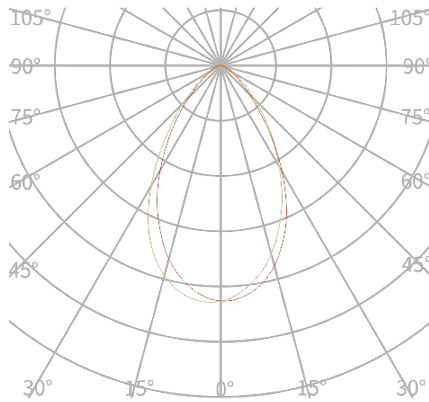

OPTICS

Dimension	1FT/2FT/4FT
LED	12pcs/24pcs/48pcs
Output(10 ° ,1FT/2FT/4FT)	1016lm/2166lm/4586lm (FW) ; 1109lm/2293lm/4517lm (TW) ; 796lm/1617lm/3033lm (RGBW)
Power	20W/40W/80W
Full White LED (FW)	2700K, 3000K, 3500K, 4000K, 4500K ,5000K ,5700K, 6500K
Tuneable White LED (TW)	3000K-6500K
Multi Color (RGBW)	R+G+B+W
CRI(FW version)	80
LED life span	50,000hrs
Beam angle	15 ° , 20 ° , 25 ° , 30 ° , 40 ° , 60 ° , 15x40 ° , 40x15 ° , 60x30 ° , 30x60 ° , 60X15 ° , 15x60 ° , etc
Dimming	linear 0-100%
Optional optical accessory	Slanted Baffle(5.05.01.99.0514(1ft)/5.05.01.99.0546(2ft)/5.05.01.99.0515(4ft)),

Low Louvre(TEX)

Leader cable

Plug (TEX S)

OPTICS (Unit : cd/klm)

FLOOD:30 °

WIDE:60 °

light shaping diffuser:15 ° × 60 °

PRODUCT DIMENSION