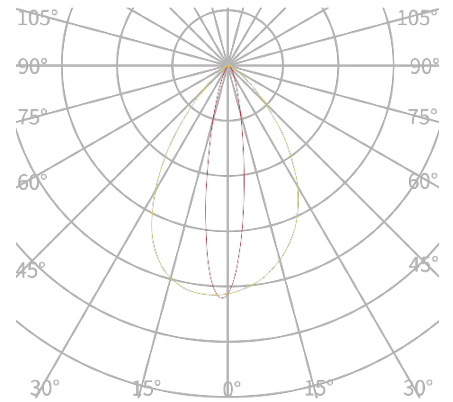

OPTICS

Dimension	1FT/2FT/4FT
LED	12pcs/24pcs/48pcs
Output(10 ° ,1FT/2FT/4FT)	1016lm/2166lm/4586lm (FW) ; 1109lm/2293lm/4517lm (TW) ; 796lm/1617lm/3033lm (RGBW)
Power	20W/40W/80W
Full White LED (FW)	2700K, 3000K, 3500K, 4000K, 4500K ,5000K ,5700K, 6500K
Tuneable White LED (TW)	3000K-6500K
Multi Color (RGBW)	R+G+B+W
CRI(FW version)	80
LED life span	50,000hrs
Beam angle	15 ° , 20 ° , 25 ° , 30 ° , 40 ° , 60 ° , 15x40 ° , 40x15 ° , 60x30 ° , 30x60 ° , 60X15 ° , 15x60 ° , etc
Dimming	linear 0-100%
Optional optical accessory	Slanted Baffle(5.05.01.99.0514(1ft)/5.05.01.99.0546(2ft)/5.05.01.99.0515(4ft)),

Low Louvre(TEX)

Leader cable

Plug (TEX S)

OPTICS (Unit : cd/klm)

FLOOD:30 °

WIDE:60 °

light shaping diffuser:15 ° × 60 °

PRODUCT DIMENSION