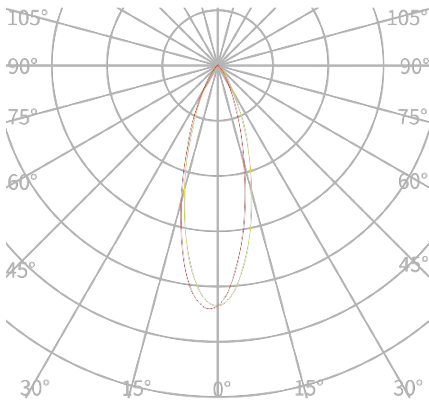

OPTICS

Dimension	1FT/2FT/4FT
LED	12pcs/24pcs/48pcs
Output(10 ° ,1FT/2FT/4FT)	1016lm/2166lm/4586lm (FW) ; 1109lm/2293lm/4517lm (TW) ; 796lm/1617lm/3033lm (RGBW)
Power	20W/40W/80W
Full White LED (FW)	2700K, 3000K, 3500K, 4000K, 4500K ,5000K ,5700K, 6500K
Tuneable White LED (TW)	3000K-6500K
Multi Color (RGBW)	R+G+B+W
CRI(FW version)	80
LED life span	50,000hrs
Beam angle	15 ° , 20 ° , 25 ° , 30 ° , 40 ° , 60 ° , 15x40 ° , 40x15 ° , 60x30 ° , 30x60 ° , 60X15 ° , 15x60 ° , etc
Dimming	linear 0-100%
Optional optical accessory	Slanted Baffle(5.05.01.99.0514(1ft)/5.05.01.99.0546(2ft)/5.05.01.99.0515(4ft)),

Low Louvre(TEX)

Leader cable

Plug (TEX S)

OPTICS (Unit : cd/klm)

FLOOD:30 °

WIDE:60 °

light shaping diffuser:15 ° × 60 °

PRODUCT DIMENSION