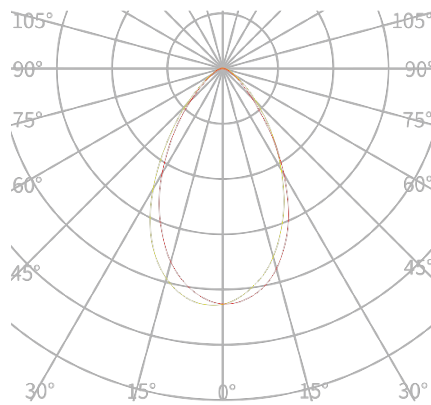

OPTICS

Dimension	1FT/2FT/4FT
LED	12pcs/24pcs/48pcs
Output(10 ° ,1FT/2FT/4FT)	1016lm/2166lm/4586lm (FW) ; 1109lm/2293lm/4517lm (TW) ; 796lm/1617lm/3033lm (RGBW)
Power	20W/40W/80W
Full White LED (FW)	2700K, 3000K, 3500K, 4000K, 4500K ,5000K ,5700K, 6500K
Tuneable White LED (TW)	3000K-6500K
Multi Color (RGBW)	R+G+B+W
CRI(FW version)	80
LED life span	50,000hrs
Beam angle	15 ° , 20 ° , 25 ° , 30 ° , 40 ° , 60 ° , 15x40 ° , 40x15 ° , 60x30 ° , 30x60 ° , 60X15 ° , 15x60 ° , etc
Dimming	linear 0-100%
Optional optical accessory	Slanted Baffle(5.05.01.99.0514(1ft)/5.05.01.99.0546(2ft)/5.05.01.99.0515(4ft)),

Low Louvre(TEX)

Leader cable

Plug (TEX S)

OPTICS (Unit : cd/klm)

FLOOD:30°

WIDE:60°

light shaping diffuser:15° x 60°

PRODUCT DIMENSION