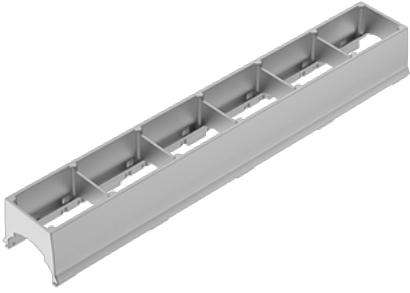

Louvre(TEX S)